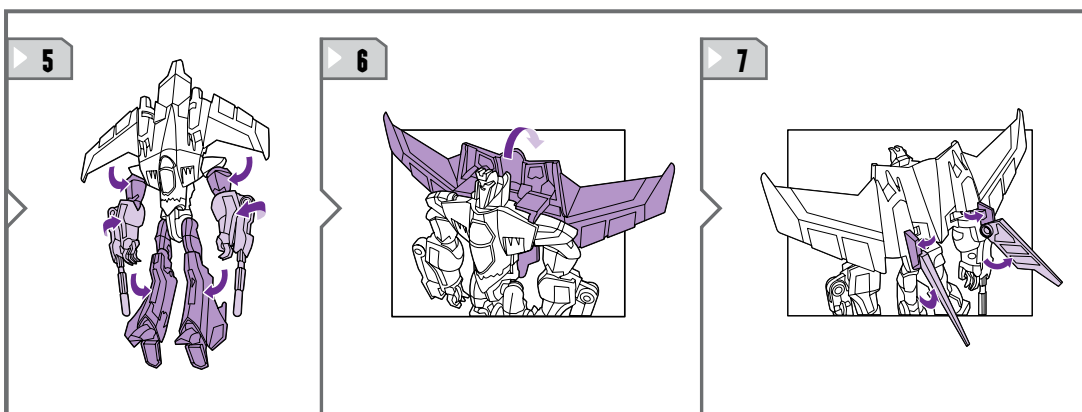

TRANSFORMERS ANIMATED

AGES 5+

97589/83463 Asst.

P/N 6979060000

TRANSFORMERS.COM

NOTE: Some parts are made to detach if excessive force is applied and are designed to be reattached if separation occurs. Adult supervision may be necessary for younger children.

CHANGING TO ROBOT

To launch missiles:
1. Insert missiles.
2. Press to fire.

TRANSFORMERS.COM

REVERSE ORDER OF INSTRUCTIONS TO
CONVERT BACK INTO VEHICLE.

Not suitable for children under 3 years because of small parts - choking hazard.