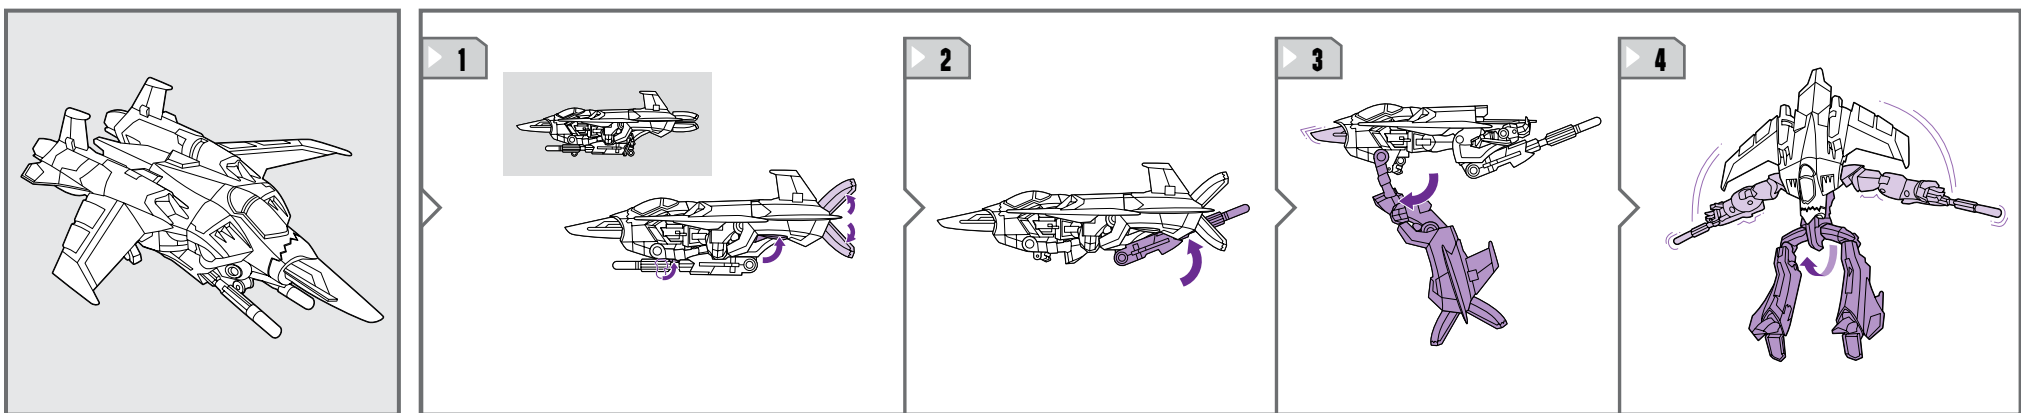

TRANSFORMERS ANIMATED

AGES 5+

97589/83463 Asst.

P/N 6979060000

TRANSFORMERS.COM

NOTE: Some parts are made to detach if excessive force is applied and are designed to be reattached if separation occurs. Adult supervision may be necessary for younger children.

CHANGING TO ROBOT

To launch missiles:
1. Insert missiles.
2. Press to fire.

TRANSFORMERS.COM

REVERSE ORDER OF INSTRUCTIONS TO
CONVERT BACK INTO VEHICLE.

Not suitable for children under 3 years because of small parts - choking hazard.