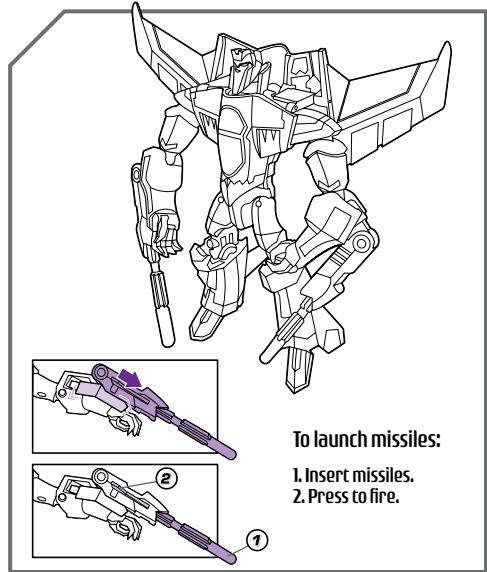

TRANSFORMERS ANIMATED

AGES 5+

97589/83463 Asst.

P/N 6979060000

TRANSFORMERS.COM

NOTE: Some parts are made to detach if excessive force is applied and are designed to be reattached if separation occurs. Adult supervision may be necessary for younger children.

CHANGING TO ROBOT

To launch missiles:
1. Insert missiles.
2. Press to fire.

TRANSFORMERS.COM

REVERSE ORDER OF INSTRUCTIONS TO
CONVERT BACK INTO VEHICLE.

Not suitable for children under 3 years because of small parts - choking hazard.